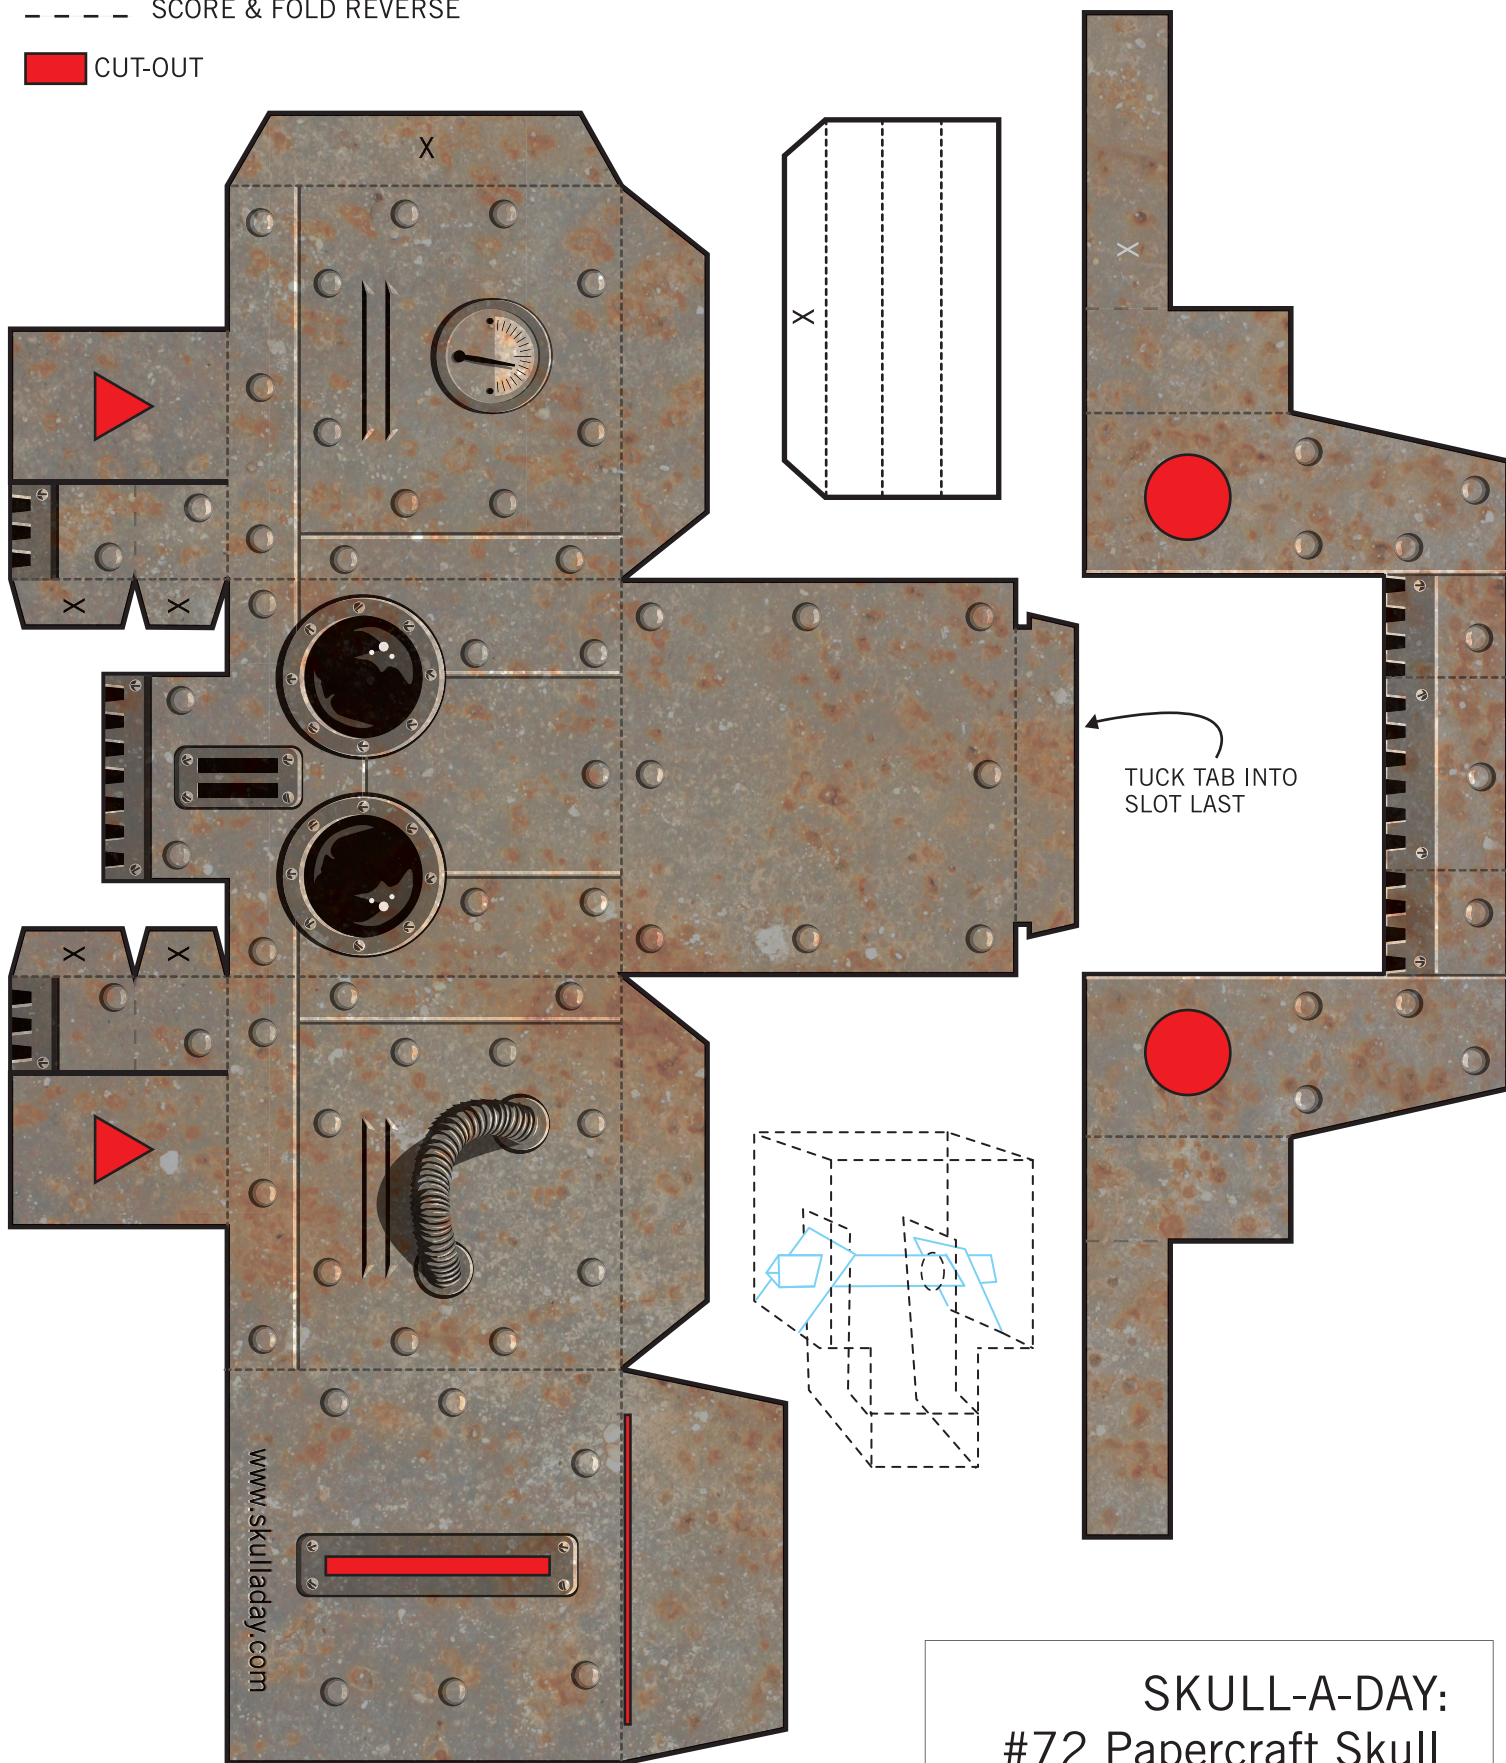

- CUT
- - - - SCORE & FOLD
- - - - SCORE & FOLD REVERSE
- CUT-OUT

- X GLUE/DOUBLE-SIDED TAPE
- X GLUE/DOUBLE-SIDED TAPE REVERSE

SKULL-A-DAY:
#72 Papercraft Skull
ROBOT
www.skulladay.com